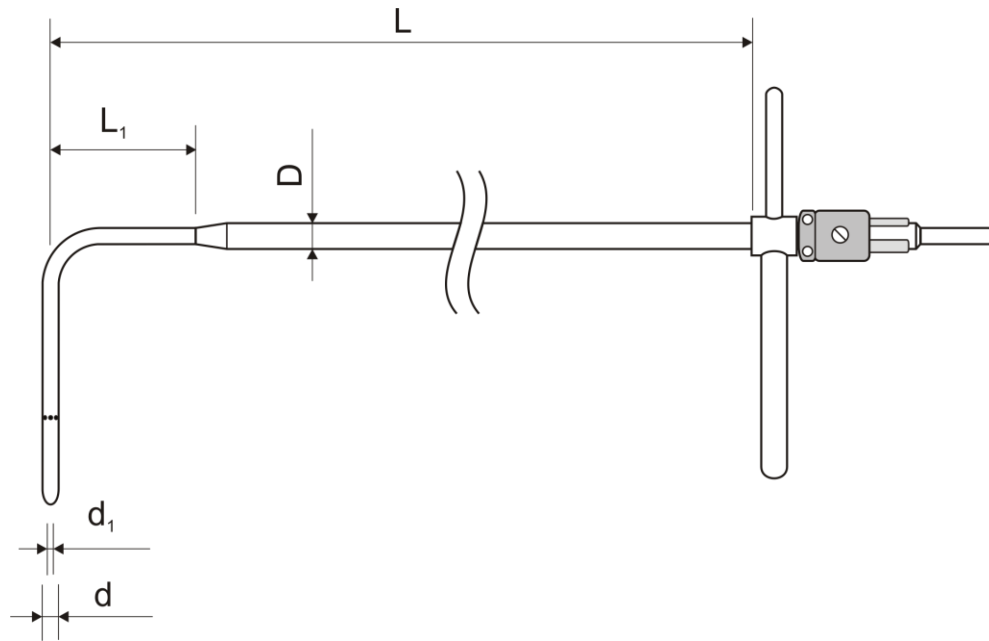

# DeltaOHM Pitot Tubes

## Dimension Table

SKU	d mm	d <sub>1</sub> mm	D mm	L mm	L <sub>1</sub> mm	Temp. °C	K Thermo couple
T1-300	3	1	6	300	30	0...600°C	---
T2-400	5	2	8	400	45		---
T2-600	5	2	8	600	45		---
T3-500	8	3.2	8	500	---		---
T3-800	8	3.2	8	800	---		---
T3-800TC	8	3.2	8	800	---		TC
T4-500	10	4.0	10	500	---		---
T4-800	10	4.0	10	800	---		---
T4-800TC	10	4.0	10	800	---		TC
T4-1000	10	4.0	10	1000	---		---
T4-1000TC	10	4.0	10	1000	---		TC